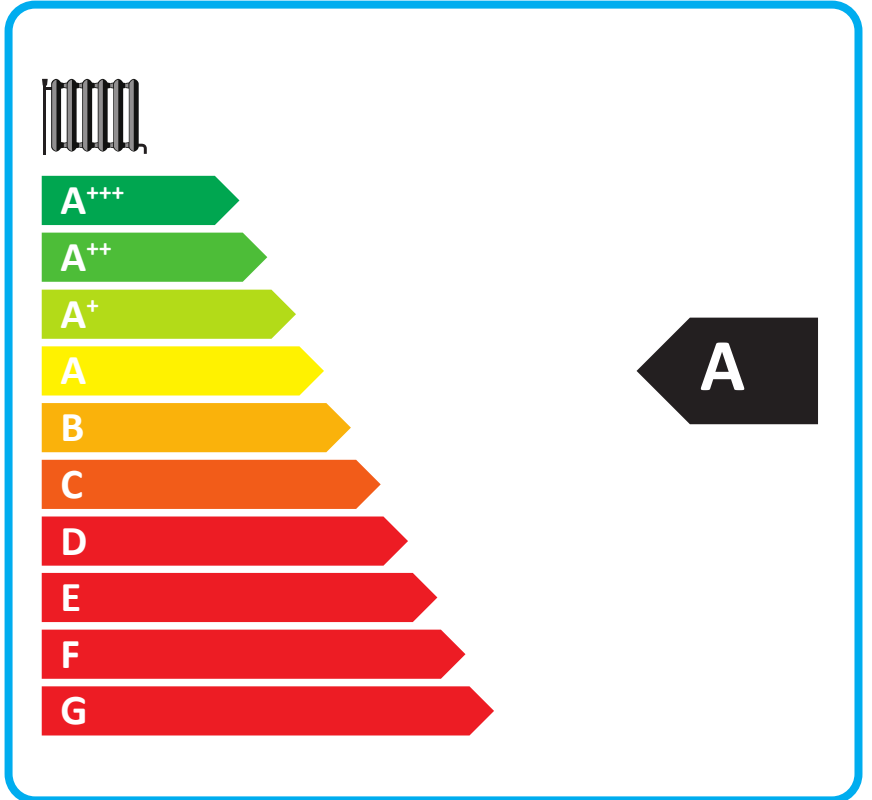

ENERG

енергия · ενέργεια

Buderus

7739607768

Logaplus

W60

GB192-15IT150R, RC300

Energy efficiency icons: a boiler icon, a radiator icon, a tap icon labeled 'XL', and two black arrow-shaped boxes containing the letter 'A'.

Additional features icons: a plus sign, a solar panel icon, a tank icon, a plus sign, a control panel icon with a hand, a plus sign, and a boiler icon.