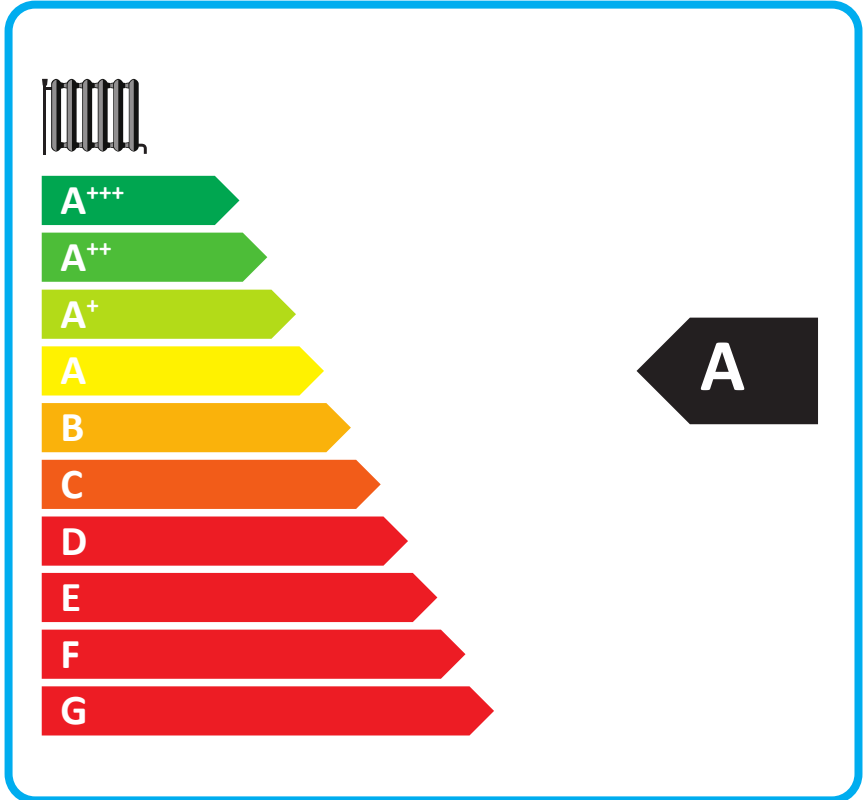

ENERG

енергия · ενέργεια

Buderus

7739607755

Logaplus

W60

GB192-15IT150S, RC300

Energy efficiency icons: a boiler icon, a radiator icon, a tap icon labeled 'XL', and two black arrow-shaped boxes containing the letter 'A'.

Additional features icons: a plus sign, a solar panel icon, a tank icon, a plus sign, a control panel icon with a hand, a plus sign, and a boiler icon.