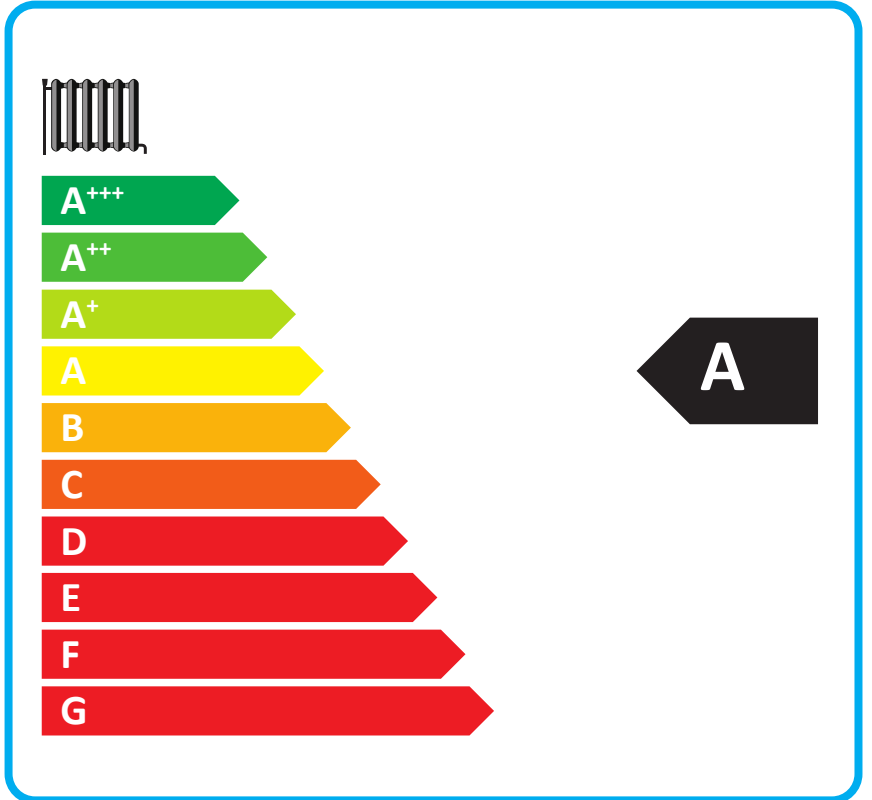

ENERG

енергия · ενέργεια

Buderus

7739607762

Logaplus

W60

GB192-25IT100S, RC300

Icons for heating (boiler and radiator) and hot water (faucet) both with an 'A' energy class arrow.

Icons for solar panels, hot water tank, control panel, and boiler, each with a plus sign and a square box.